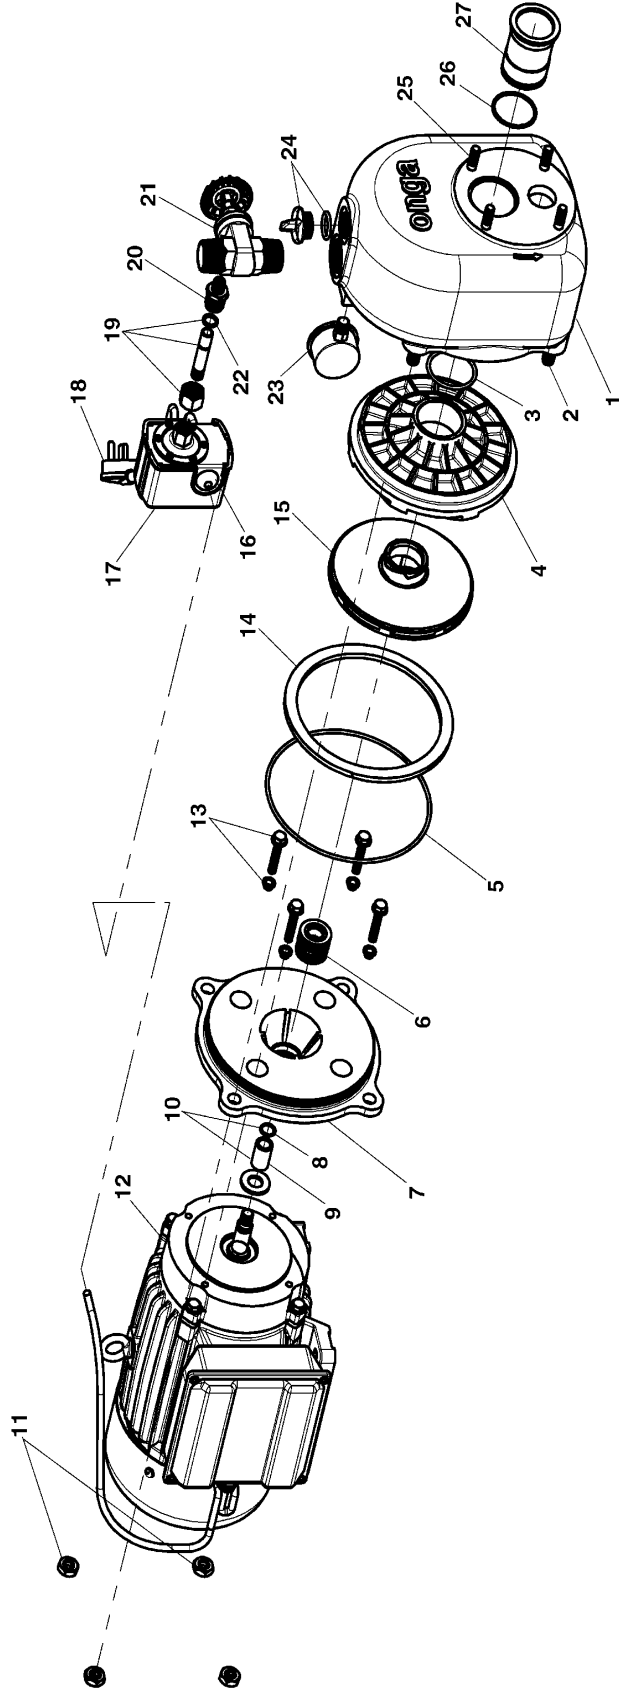

OJ700 - OJ800 Models

FARMMASTER RANGE

Drawings are indicative only, product appearance may change slightly.

PARTS LIST TABLE

OJ700 - OJ800 Models

MODEL	OJ700	OJ800
PART NUMBER	110144 (1PH)	110121 (1PH)
	110119 (3PH)	110124 (3PH)

REF NO.	DESCRIPTION	PART NUMBER		PART NUMBER	
1	CASING & STUDS ASSY.	800080	1PC	800080	1PC
2	CASING STUD (PK 10)	800113	4PC	800113	4PC
3	O'RING DIFFUSER (PK 5)	700219K	1PC	700219K	1PC
4	DIFFUSER	301431K	1PC	401580K	1PC
5	O'RING CASING	702165K	1PC	702165K	1PC
6	SEAL KIT (INC. SEAL + 9 & 10)	800890K	1PC	800890K	1PC
7	YOKE	301270GN	1PC	301270GN	1PC
8	O'RING SHAFT SLEEVE (PK 5)	702200K	1PC	702200K	1PC
9	SHAFT SLEEVE	-	1PC	-	1PC
10	SHAFT SLEEVE ASSY. (INC. 8 & 9)	800895K	1PC	801007K	1PC
11	NUT (PK 12)	800093K	4PC	800093K	4PC
12	MOTOR - 1Ø	800445	1PC	800446	1PC
	MOTOR - 3Ø	800447	1PC	800449	1PC
13	BOLT (PK 12)	800242K	4PC	800242K	4PC
14	BAFFLE	401322	1PC	401323	1PC
15	IMPELLER - 1PH	506480K	1PC	500070K	1PC
	IMPELLER - 3PH	506489K	1PC	500079K	1PC
NS	IMPELLER NUT (3PH)	603250	1PC	603250	1PC
17	PRESSURE SWITCH ASSY. (INC. LEAD)	801457	1PC	801449	1PC
19	MOUNTING ASSY.	800236K	1PC	800236K	1PC
20	MOUNTING NIPPLE	503510	1PC	503510	1PC
21	GATE VALVE	500490	1PC	500490	1PC
NS	TEE - 1" BSP BRASS	700280	1PC	700280	1PC
22	O'RING - MOUNTING ASSY.	702172	1PC	702172	1PC
23	PRESSURE GAUGE	700240	1PC	700240	1PC
24	PRIMING PLUG & O'RING	800017K	1PC	800017K	1PC
25	STUD (PK 10)	800114	4PC	800114	4PC
26	O'RING - SPIGOT (PK 5)	702210K	1PC	702210K	1PC
27	SPIGOT	507011	1PC	507011	1PC
NS	HOUSING BARESHAFT ASSY.	800221	1PC	800221	1PC