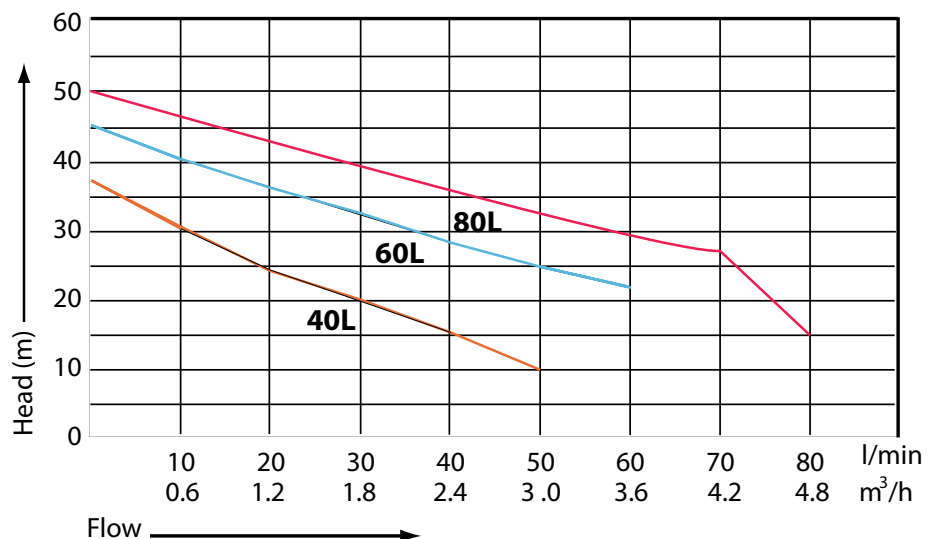

FLOW PERFORMANCE CURVE