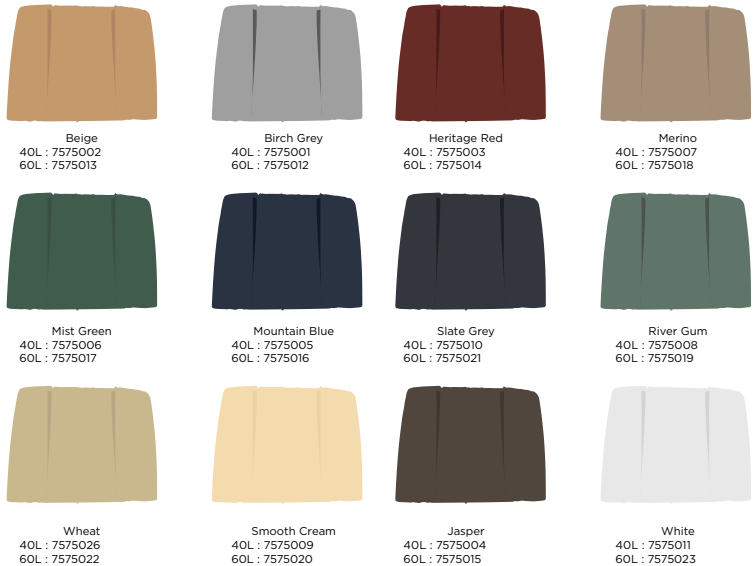

Specifications	
Maximum mains pressure	750kPa*
Minimum mains pressure	200kPa
Related supply voltage	230-240V
Maximum electrical load	10 amp
Water temperature	1 to 40°C
Ambient temperature	1 to 40°C
IP Rating	IP55

*Pressure limiting valve supplied with every unit to ensure mains pressure of 350kpa