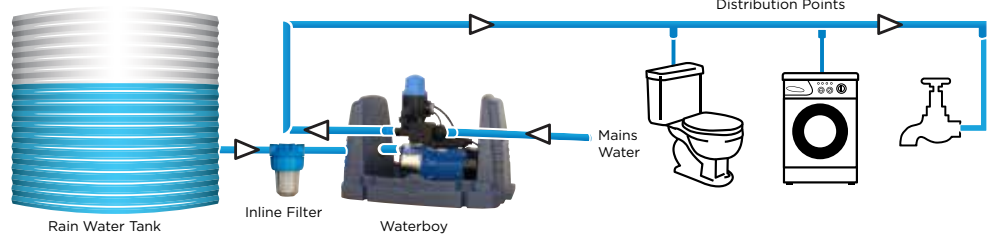

How the Waterboy Jet Kit works: