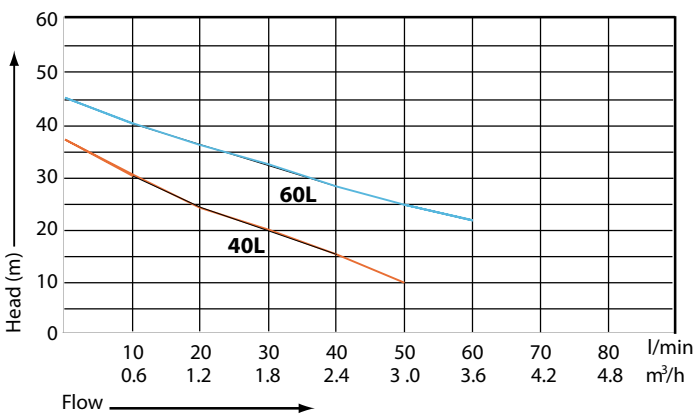

FLOW PERFORMANCE CURVE

House	Applications	Waterboy System
Single Storey	1 Toilet, 1 Washing Machine, 1 Tap	40L Waterboy Jet Kit
	2 Toilets, 1 Washing Machine, 1 Tap	
Double Storey	3 Toilets, 1 Washing Machine, 1 Tap	60L Waterboy Jet Kit
	4 Toilets, 1 Washing Machine, 1 Tap