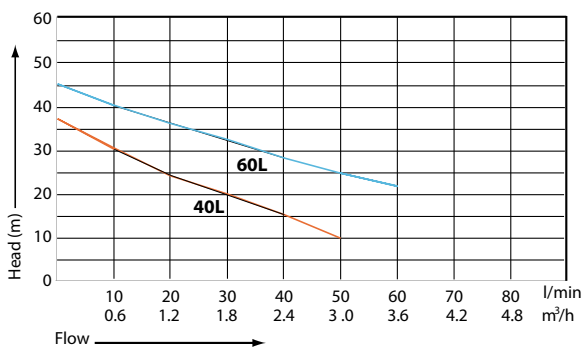

FLOW PERFORMANCE CURVE