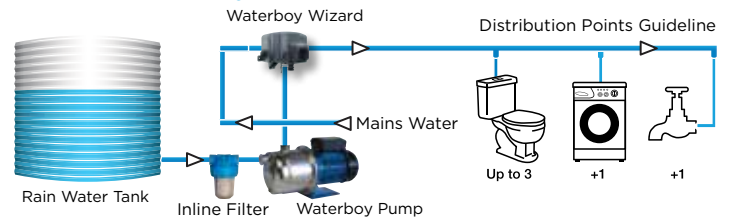

How the Waterboy Wizard works: